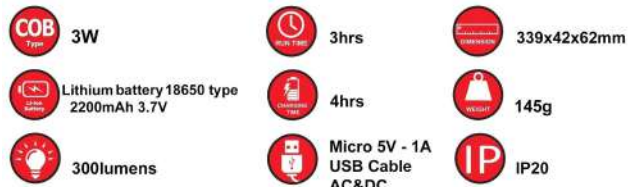

MOD 2504

Lampada a led super sottile e ricaricabile con gancio e calamita - batteria a litio