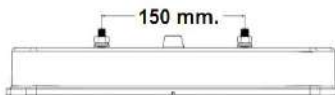

Stop
8 led/1,5W

Luce Posizione
Rear Position
36 led/4,6W

Luce Targa
License Plate
4 led/0,6W

Side Marker
2 led/0,45W

350 mm.

131 mm.

60 mm.

150 mm.